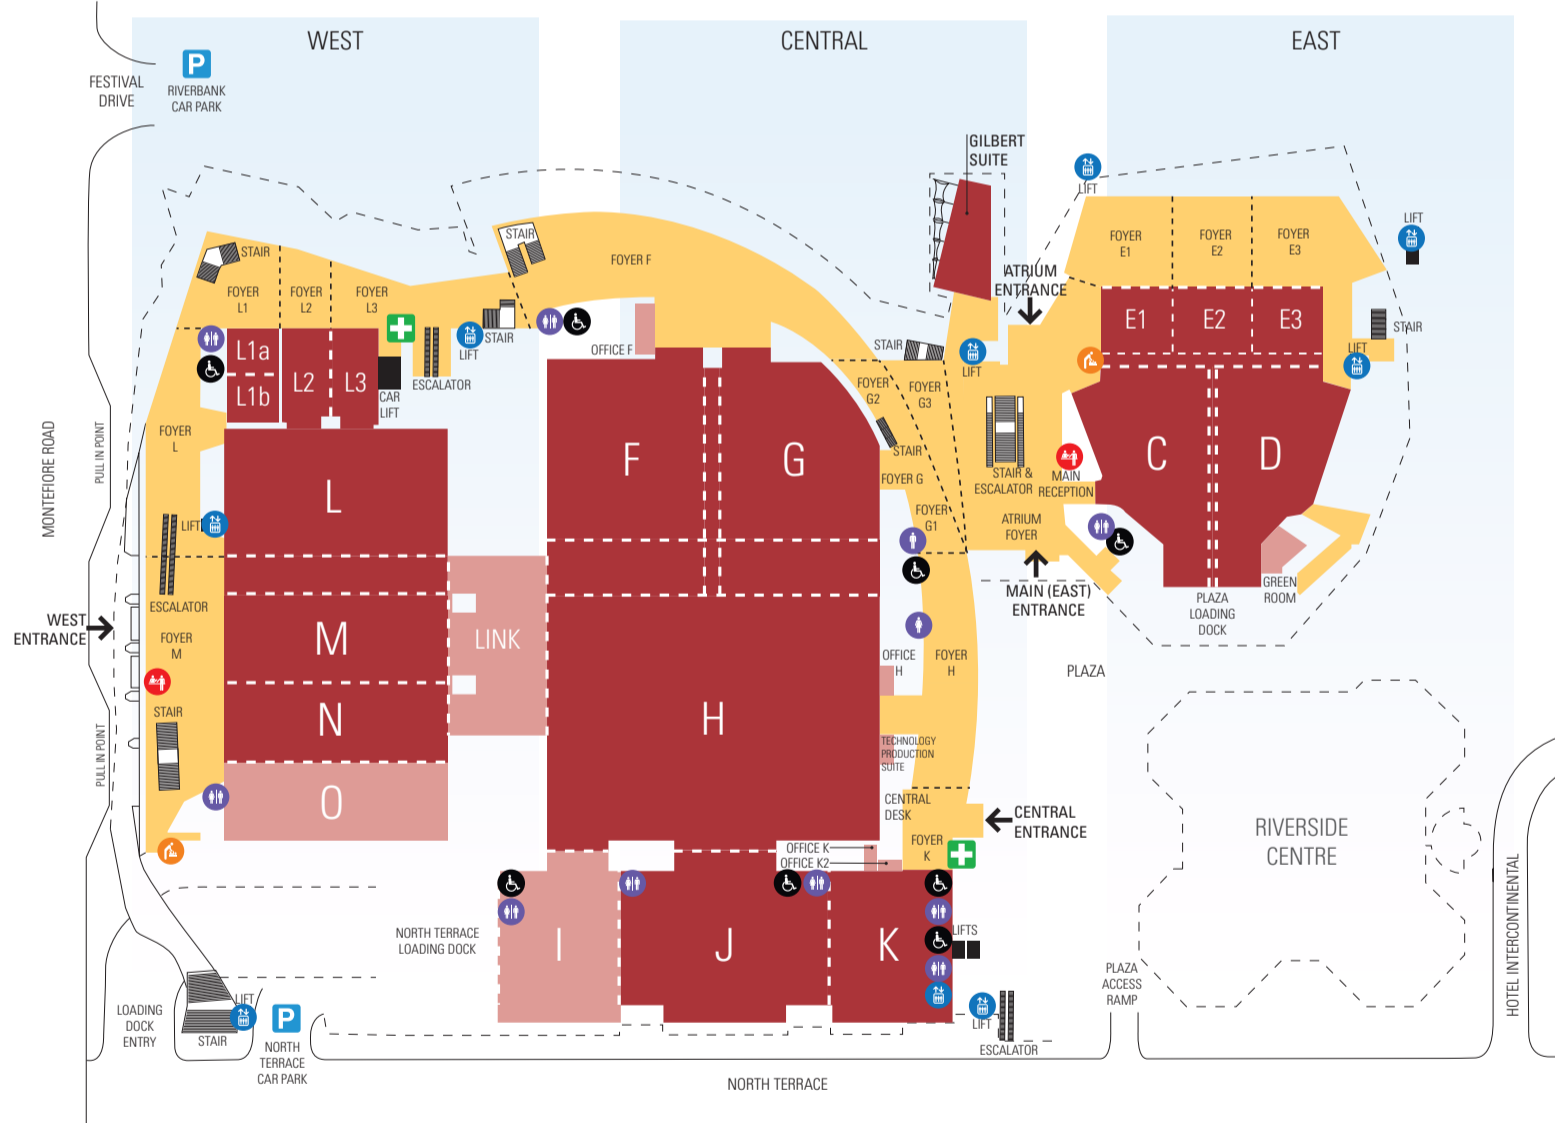

UPPER LEVEL

ADELAIDE  
CONVENTION  
CENTRE

For more information visit  
[www.adelaidecc.com.au](http://www.adelaidecc.com.au)

-  RECEPTION
-  LIFT
-  TOILET
-  ACCESS TOILET
-  PARKING
-  FIRST AID ROOM
-  PARENT ROOM
-  STAIRS & ESCALATORS
-  FOYER
-  FUNCTION AREA

GROUND LEVEL

LOWER LEVEL

0 5 10 20 30 40 50  
SCALE

Updated: 22 August, 2023