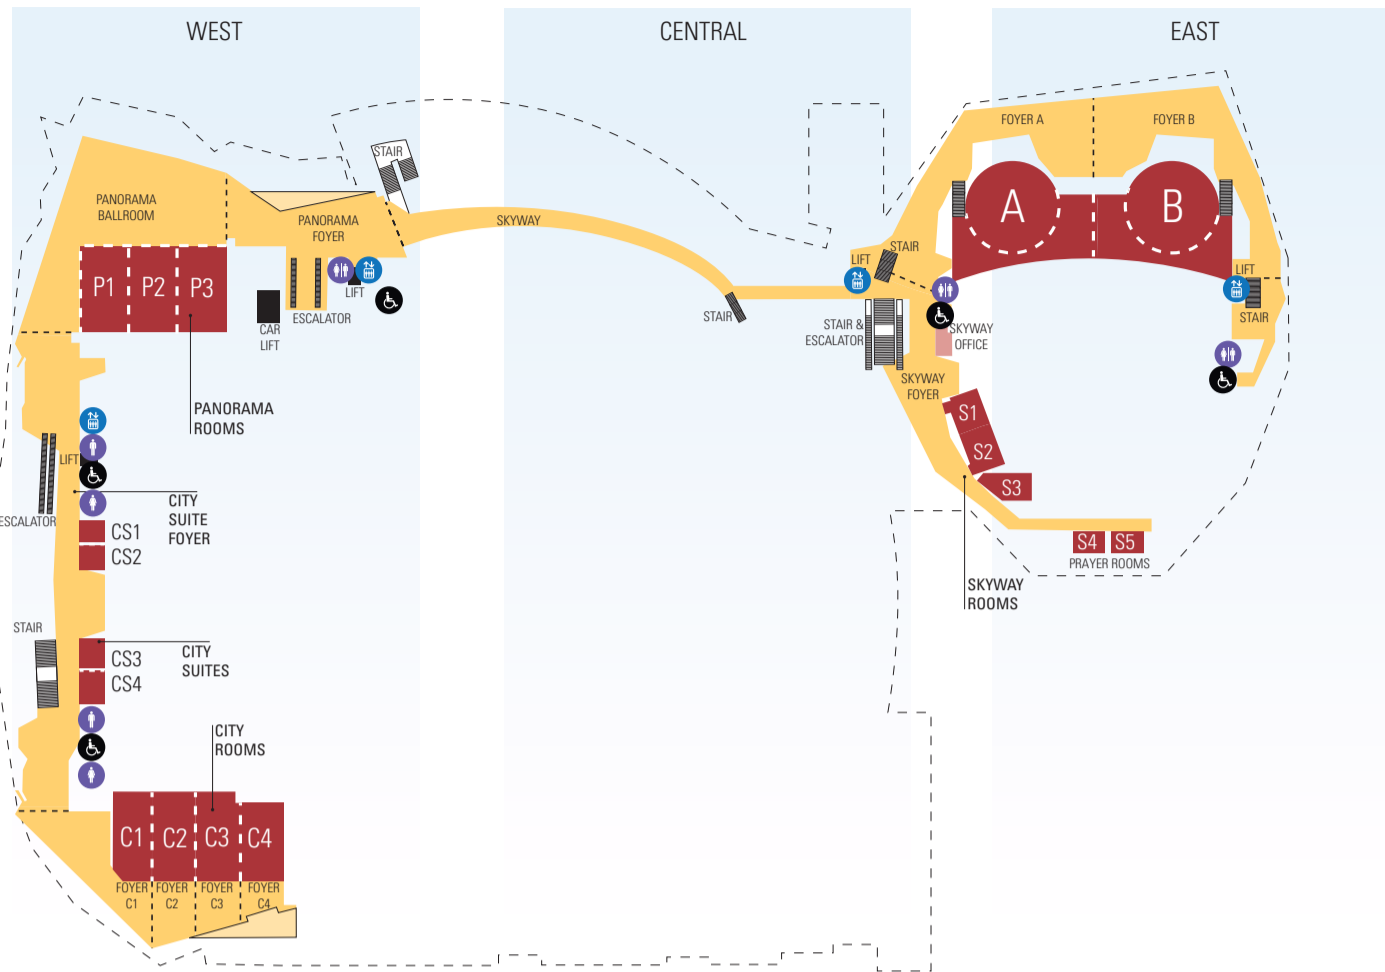

UPPER LEVEL

ADELAIDE  
CONVENTION  
CENTRE

For more information visit  
[www.adelaidecc.com.au](http://www.adelaidecc.com.au)

-  RECEPTION
-  LIFT
-  TOILET
-  ACCESS TOILET
-  PARKING
-  FIRST AID ROOM
-  PARENT ROOM
-  STAIRS & ESCALATORS
-  FOYER
-  FUNCTION AREA

GROUND LEVEL

LOWER LEVEL

0 5 10 20 30 40 50  
SCALE

Updated: 22 August, 2023