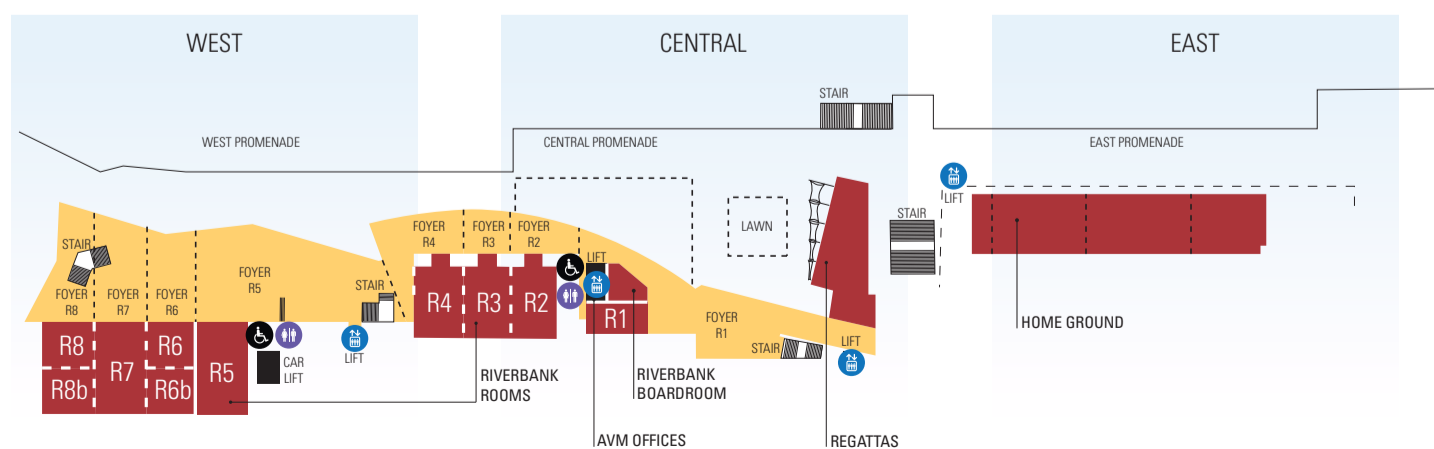

UPPER LEVEL

ADELAIDE  
CONVENTION  
CENTRE

For more information visit  
[www.adelaidecc.com.au](http://www.adelaidecc.com.au)

-  RECEPTION
-  LIFT
-  TOILET
-  ACCESS TOILET
-  PARKING
-  FIRST AID ROOM
-  PARENT ROOM
-  STAIRS & ESCALATORS
-  FOYER
-  FUNCTION AREA

GROUND LEVEL

LOWER LEVEL

0 5 10 20 30 40 50  
SCALE

Updated: 22 August, 2023